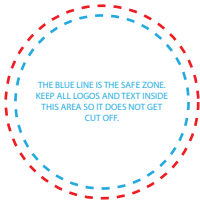

THE RED LINE SHOWS THE WRAP AREA OF YOUR BUTTON

YOUR BACKGROUND SHOULD EXTEND
TO THE EDGES OF THIS TEMPLATE